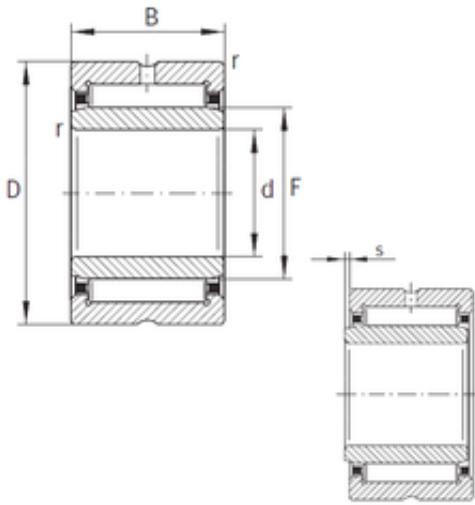

PCD ITALIA Limited

40 mm x 62 mm x 22 mm INA NA4908-XL
needle roller bearings

Bearing No. NA4908-XL

| | |
|-------------------------------|-------------|
| Size | 40x62x22 mm |
| Bore Diameter | 40 mm |
| Outer Diameter | 62 mm |
| Width | 22 mm |
| d | 40 mm |
| Fw | 48 mm |
| D | 62 mm |
| B | 22 mm |
| C | 22 mm |
| r min. | 0,6 mm |
| S | 1 mm |
| Weight | 0,23 Kg |
| Basic dynamic load rating (C) | 48,5 kN |
| Basic static load rating (C0) | 67 kN |
| Fatigue load limit (Pu) | 11,5 |
| Reference speed | 6 000 r/min |

NA4908-XL Bearing 2D drawings and 3D CAD models